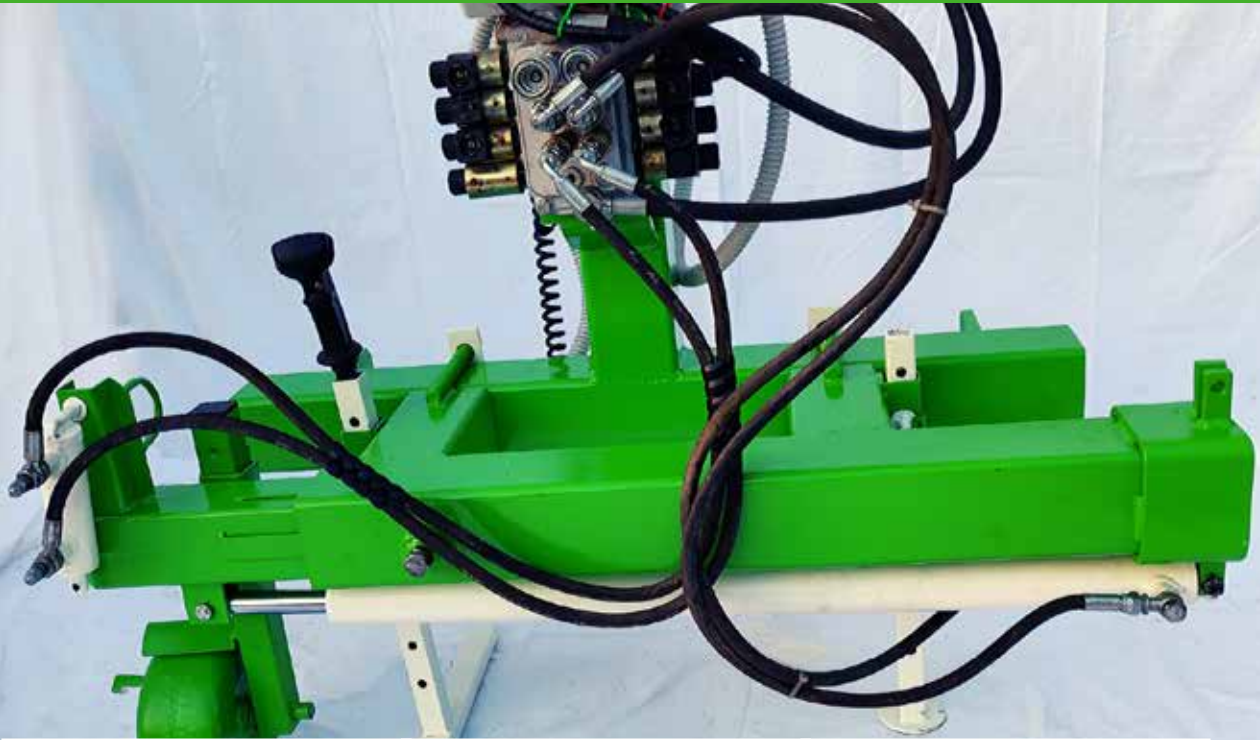

# HYDRAULIC TOOL HOLDER

## Mechnic tool holder light for everyone

Hydraulic tool holder you can fit all our spare parts. Comfortable to use with joystick. Usable in the Front or in the back of the tractor.

- Light
- With pedestal hydraulic
- Usable with all our spare parts in the front or behind
- Control with joystick