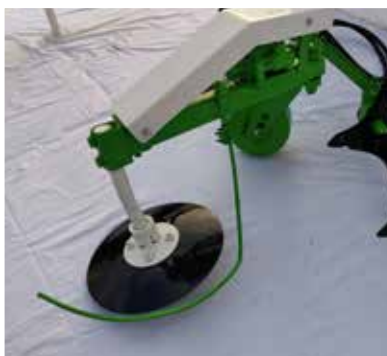

# INTER-RROW WEEDER

## Inter-row work for everyone!

Inter-row weeder works on surface of your vineyard or orchard. The inter-row use allows to reach. All the parts near the plant and doesn't damage the roots or the drop irrigation system.

In the front you can mounted a liquid distributor.

- Light
- Doesn't damage the irrigation system and roots
- Suitable for all our spare parts
- Usable in the front or behind the tractor
- Control by joystick
- 100 % organic